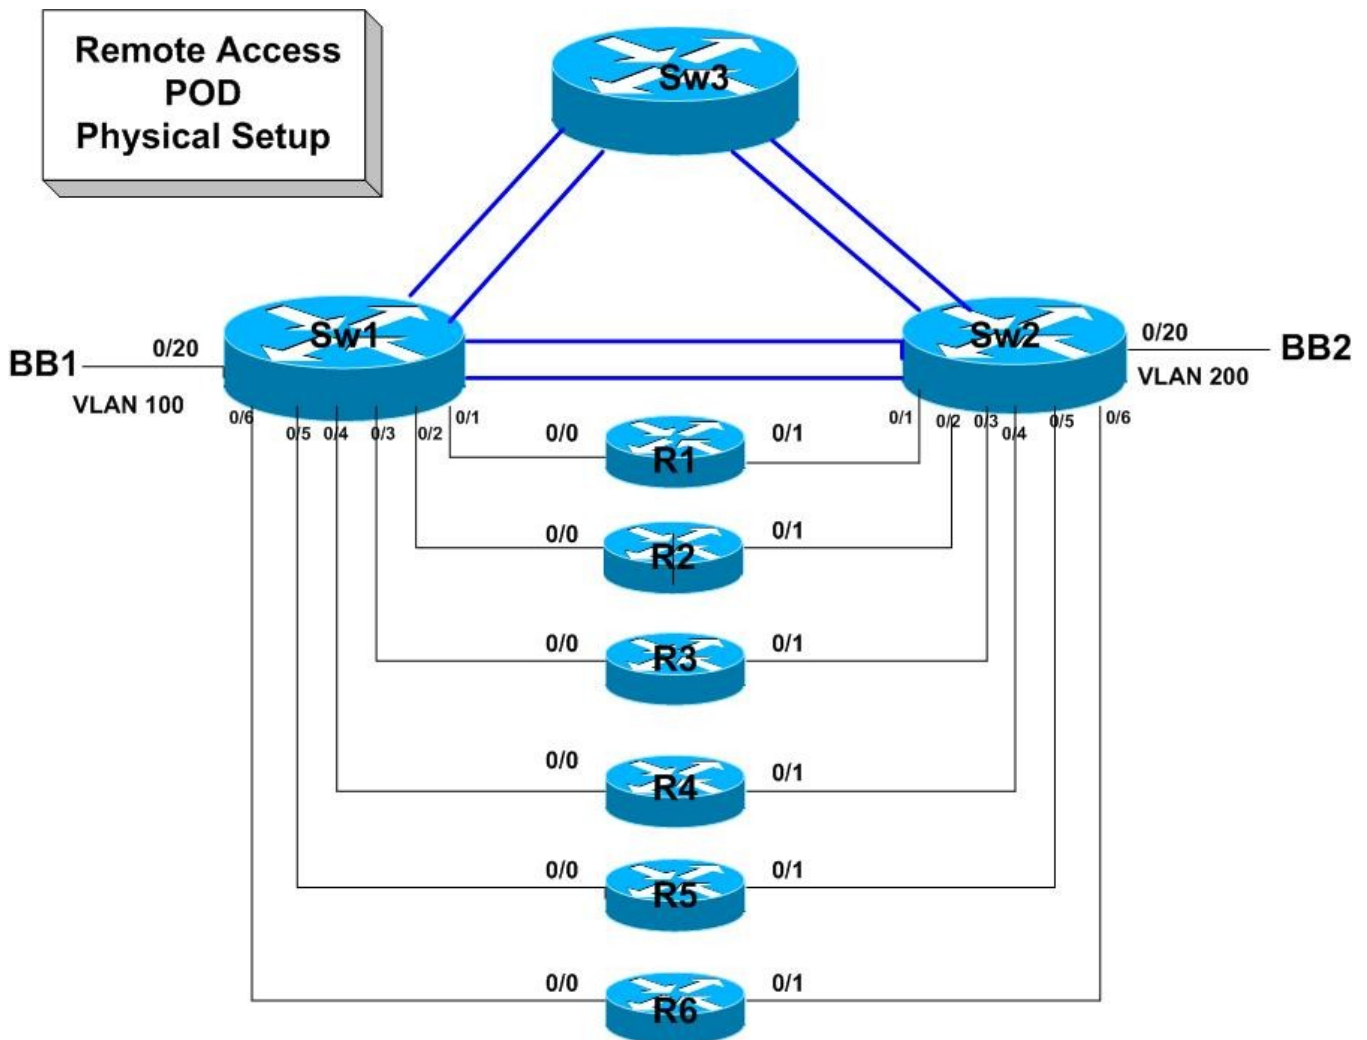

PODs:

- 1 Terminalserver (Cisco 2511)
- 1 Frame Relay Switch (Cisco 2522)
- 3 Cisco 24-port-switches (1x 3550, 2 x 3560)
- 6 Cisco Routers (2811 and 2621 XM; 4 of which have serials to the FRswitch)
- The 2811 have huge memory and 3 different IOSes in Flash